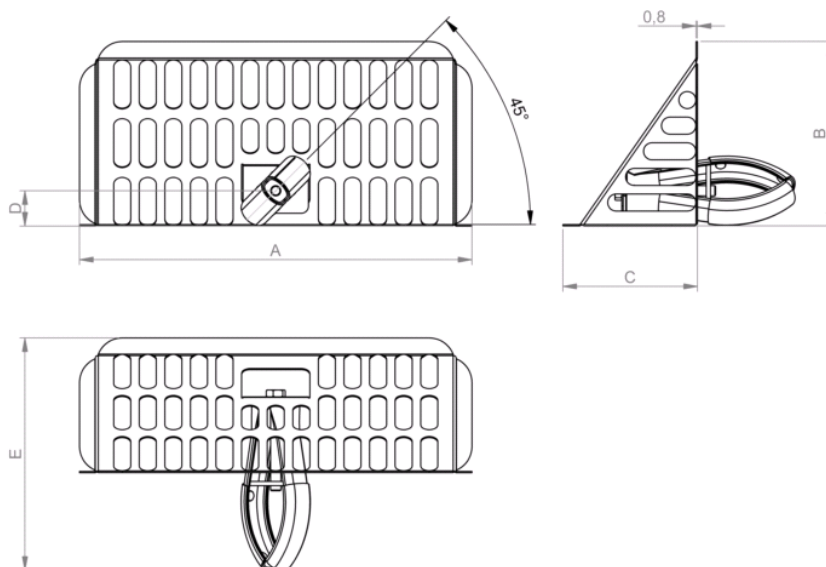

TECHNICAL DATA SHEET

JUAL

HORISONTAL LEAF GRATE

PRODUCT DESCRIPTION

JUAL Horizontal Leaf Grate

APPLICATIONS:

As universal leaf grate for horizontal roof outlets.
Fits outlets: $\varnothing 50$ - $\varnothing 75$ - $\varnothing 90$ - $\varnothing 110$.

MATERIALS:

Stainless steel AISI304.

Installation and application must be conducted in accordance with current industry standards.

ARTICLE NUMBERS

TYPE	FITS OUTLETS	ARTICLE NO.
JUAL Horizontal Leaf Grate	$\varnothing 75$ - $\varnothing 90$ - $\varnothing 110$	72000H
JUAL Horizontal Leaf Grate	$\varnothing 50$	72001H

TECHNICAL DATA SHEET

TECHNICAL INFORMATION

Ø50

Ø75-90-110

ROOF OUTLET DIMENSION	A	B	C	D	E	LEAF OUTLET CAPACITY WHEN USING THE LEAF GRATE
Ø50	230	110	80	20	135	0,5 L/SEK.
Ø75	230	140	100	50	155	0,7 L/SEK.
Ø90	230	140	100	50	155	0,9 L/SEK.
Ø110	230	140	100	50	155	1,1 L/SEK.