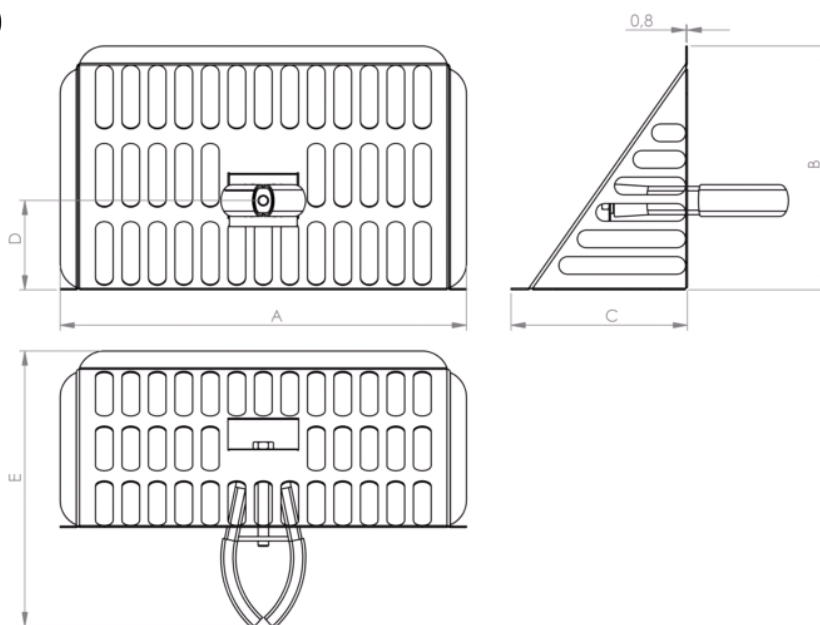

TECHNICAL DATA SHEET

JUAL

HORISONTAL LEAF GRATE

PRODUCT DESCRIPTION

JUAL Horizontal Leaf Grate

APPLICATIONS:

As universal leaf grate for horizontal roof outlets.
Fits outlets: $\varnothing 50$ - $\varnothing 75$ - $\varnothing 90$ - $\varnothing 110$.

MATERIALS:

Stainless steel AISI304.

Installation and application must be conducted in accordance with current industry standards.

ARTICLE NUMBERS

TYPE	FITS OUTLETS	ARTICLE NO.
JUAL Horizontal Leaf Grate	$\varnothing 75$ - $\varnothing 90$ - $\varnothing 110$	72000H
JUAL Horizontal Leaf Grate	$\varnothing 50$	72001H

TECHNICAL DATA SHEET

TECHNICAL INFORMATION

Ø50

Ø75-90-110

ROOF OUTLET DIMENSION	A	B	C	D	E	LEAF OUTLET CAPACITY WHEN USING THE LEAF GRATE
Ø50	230	110	80	20	135	0,5 L/SEK.
Ø75	230	140	100	50	155	0,7 L/SEK.
Ø90	230	140	100	50	155	0,9 L/SEK.
Ø110	230	140	100	50	155	1,1 L/SEK.